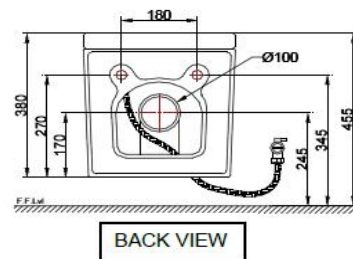

OPS-WHT-15961BIUF5MTL

SPECIFICATION DATA SHEET

PRODUCT DETAILS

Manufacturer	Jaquar	Type	Tankless Wall Hung WC
Colour	White	Material	Ceramic - Vitreous China
Outlet	Horizontal		
Technical Details	External diameter of outlet hole $\varnothing 100 \pm 5/-2$ mm		

PRODUCT IMAGE

Product Dimension	360x580x380 mm	FEATURES
Product Weight	29.5 kg	Tankless Product, Touch Free Operation, Sensor Based Flushing, UF Slim Seat Cover, Anti Bacterial Glaze, Single Flush-4.5 LPF.
ACCESSORIES INCLUDED		
UF Soft Close Seat cover		OPS-WHT-15105UF
Inlet & Outlet gasket		ZPS-BLK-GK02
Angle Valve		ZPS-WHT-TL008
ACCESSORIES EXCLUDED		
Rag bolt		ZPS-SNS-RB07

CERTIFICATION

Compliance : EN 997:2012 + A1:2015 (E), SANS 497 : 2011

All technical dimensions are in accordance to British standards, Bureau of Indian Standards

DISCLAIMER: Our every effort has been made to ensure factual accuracy, the information presented subject to changes due to requirements in different sites, markets and/ or countries. All dimensions are in mm (Tolerance ± 5 MM). Jaquar reserves the right to make the necessary amendments at any time without prior notice.