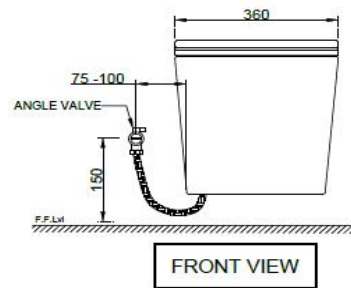

OPS-WHT-15961BIUF5MTL

SPECIFICATION DATA SHEET

PRODUCT DETAILS

Manufacturer	Jaquar	Type	Tankless Wall Hung WC
Colour	White	Material	Ceramic - Vitreous China
Outlet	Horizontal		
Technical Details	External diameter of outlet hole $\varnothing 100 \pm 5/-2$ mm		

PRODUCT IMAGE

Product Dimension	360x580x380 mm	FEATURES
Product Weight	29.5 kg	Tankless Product, Touch Free Operation, Sensor Based Flushing, UF Slim Seat Cover, Anti Bacterial Glaze, Single Flush-4.5 LPF.
ACCESSORIES INCLUDED		
UF Soft Close Seat cover		OPS-WHT-15105UF
Inlet & Outlet gasket		ZPS-BLK-GK02
Angle Valve		ZPS-WHT-TL008
ACCESSORIES EXCLUDED		
Rag bolt		ZPS-SNS-RB07

CERTIFICATION

Compliance : EN 997:2012 + A1:2015 (E), SANS 497 : 2011

All technical dimensions are in accordance to British standards, Bureau of Indian Standards

DISCLAIMER: Our every effort has been made to ensure factual accuracy, the information presented subject to changes due to requirements in different sites, markets and/ or countries. All dimensions are in mm (Tolerance ± 5 MM). Jaquar reserves the right to make the necessary amendments at any time without prior notice.