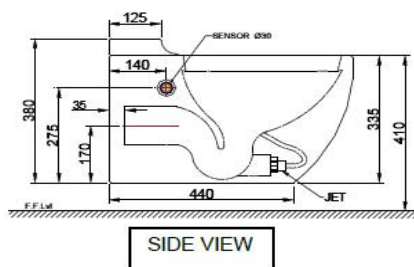

OPS-WHT-15961BIUF5MTL

SPECIFICATION DATA SHEET

PRODUCT DETAILS

Manufacturer	Jaquar	Type	Tankless Wall Hung WC
Colour	White	Material	Ceramic - Vitreous China
Outlet	Horizontal		
Technical Details	External diameter of outlet hole $\varnothing 100 \pm 5/-2$ mm		

PRODUCT IMAGE

Product Dimension	360x580x380 mm	FEATURES
Product Weight	29.5 kg	Tankless Product, Touch Free Operation, Sensor Based Flushing, UF Slim Seat Cover, Anti Bacterial Glaze, Single Flush-4.5 LPF.
ACCESSORIES INCLUDED		
UF Soft Close Seat cover		OPS-WHT-15105UF
Inlet & Outlet gasket		ZPS-BLK-GK02
Angle Valve		ZPS-WHT-TL008
ACCESSORIES EXCLUDED		
Rag bolt		ZPS-SNS-RB07

CERTIFICATION

Compliance : EN 997:2012 + A1:2015 (E), SANS 497 : 2011

All technical dimensions are in accordance to British standards, Bureau of Indian Standards

DISCLAIMER: Our every effort has been made to ensure factual accuracy, the information presented subject to changes due to requirements in different sites, markets and/ or countries. All dimensions are in mm (Tolerance ± 5 MM). Jaquar reserves the right to make the necessary amendments at any time without prior notice.