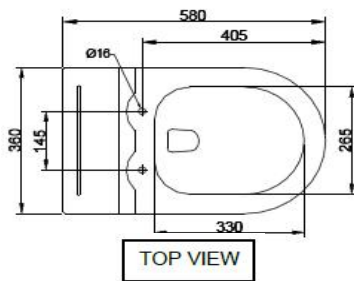

OPS-WHT-15961BIUF5MTL

SPECIFICATION DATA SHEET

PRODUCT DETAILS

Manufacturer	Jaquar	Type	Tankless Wall Hung WC
Colour	White	Material	Ceramic - Vitreous China
Outlet	Horizontal		
Technical Details	External diameter of outlet hole $\varnothing 100 \pm 5/-2$ mm		

PRODUCT IMAGE

Product Dimension	360x580x380 mm	FEATURES
Product Weight	29.5 kg	Tankless Product, Touch Free Operation, Sensor Based Flushing, UF Slim Seat Cover, Anti Bacterial Glaze, Single Flush-4.5 LPF.
ACCESSORIES INCLUDED		
UF Soft Close Seat cover		OPS-WHT-15105UF
Inlet & Outlet gasket		ZPS-BLK-GK02
Angle Valve		ZPS-WHT-TL008
ACCESSORIES EXCLUDED		
Rag bolt		ZPS-SNS-RB07

CERTIFICATION

Compliance : EN 997:2012 + A1:2015 (E), SANS 497 : 2011

All technical dimensions are in accordance to British standards, Bureau of Indian Standards

DISCLAIMER: Our every effort has been made to ensure factual accuracy, the information presented subject to changes due to requirements in different sites, markets and/ or countries. All dimensions are in mm (Tolerance ± 5 MM). Jaquar reserves the right to make the necessary amendments at any time without prior notice.